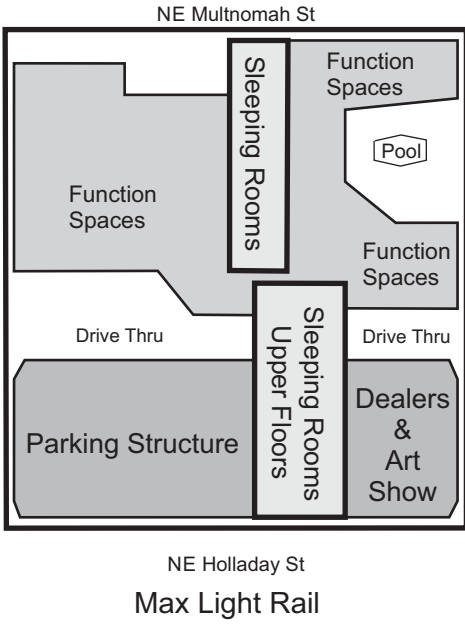

Here there be Lloyd Center Mall

Here there be Holladay Park

Second Floor Meeting Rooms

Function Rooms:

- Academia Duellatoria - Mt Bachelor/Mt Hood
- Artifacts - In Front of Halsey Room
- Artshow - Exhibit Hall/Parking
- Daily 'Zine/Signage - Halsey Room
- Dealers - Exhibit Hall/Parking
- Filking - Pacific NW Ballroom
- Film Festival - Hamilton Room
- Gaming - Mt St Helens - 2nd Floor
- GEAR Con Steampunk Parlour - Room 1455
- GEAR Con Salon - Weidler Room
- Group Tables (Fan Clubs & Bids etc) - Hallway 1st Floor
- Hospitality - Room 1555
- Power Station - 3 Sisters
- Registration - Halsey Room
- Volunteers - Portland Room - 2nd Floor

(Programs)

Ground Floor Meeting Rooms