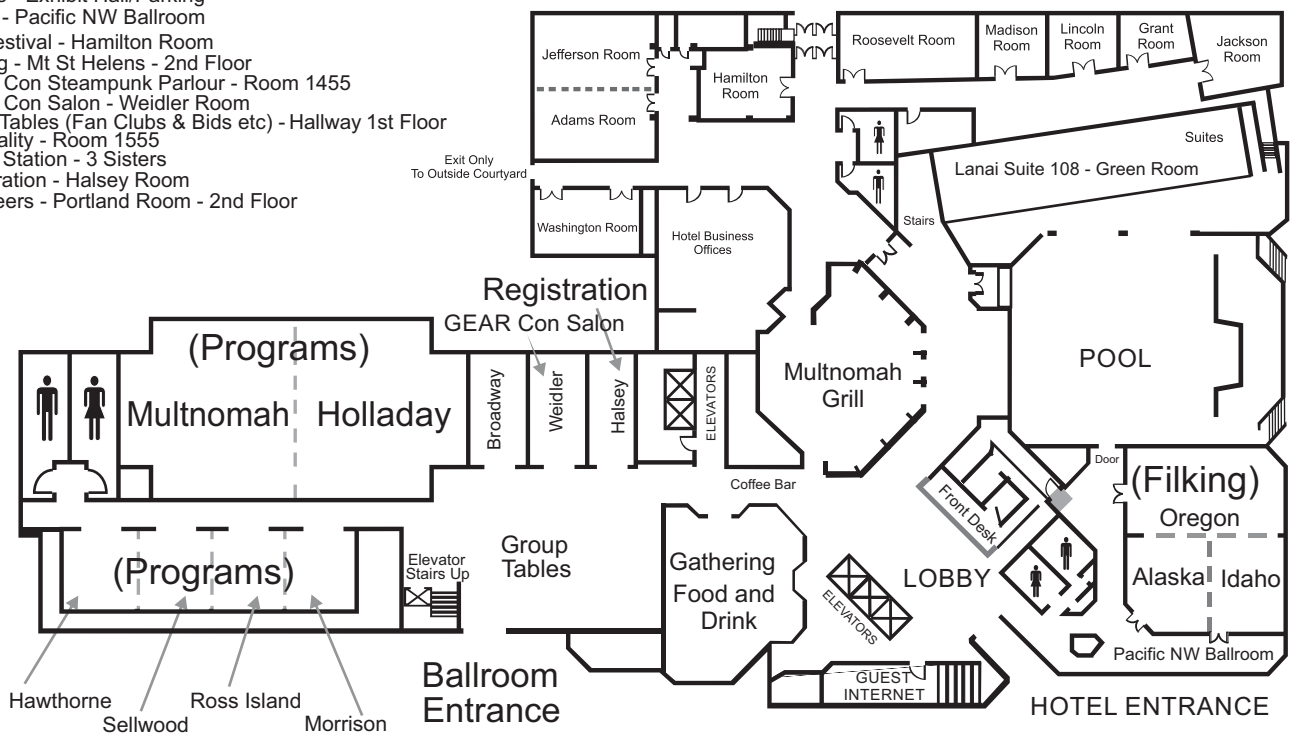

Here there be Lloyd Center Mall

Here there be Holladay Park

Second Floor Meeting Rooms

Function Rooms:

- Academia Duellatoria - Mt Bachelor/Mt Hood
- Artifacts - In Front of Halsey Room
- Artshow - Exhibit Hall/Parking
- Daily 'Zine/Signage - Halsey Room
- Dealers - Exhibit Hall/Parking
- Filking - Pacific NW Ballroom
- Film Festival - Hamilton Room
- Gaming - Mt St Helens - 2nd Floor
- GEAR Con Steampunk Parlour - Room 1455
- GEAR Con Salon - Weidler Room
- Group Tables (Fan Clubs & Bids etc) - Hallway 1st Floor
- Hospitality - Room 1555
- Power Station - 3 Sisters
- Registration - Halsey Room
- Volunteers - Portland Room - 2nd Floor

(Programs)

Ground Floor Meeting Rooms