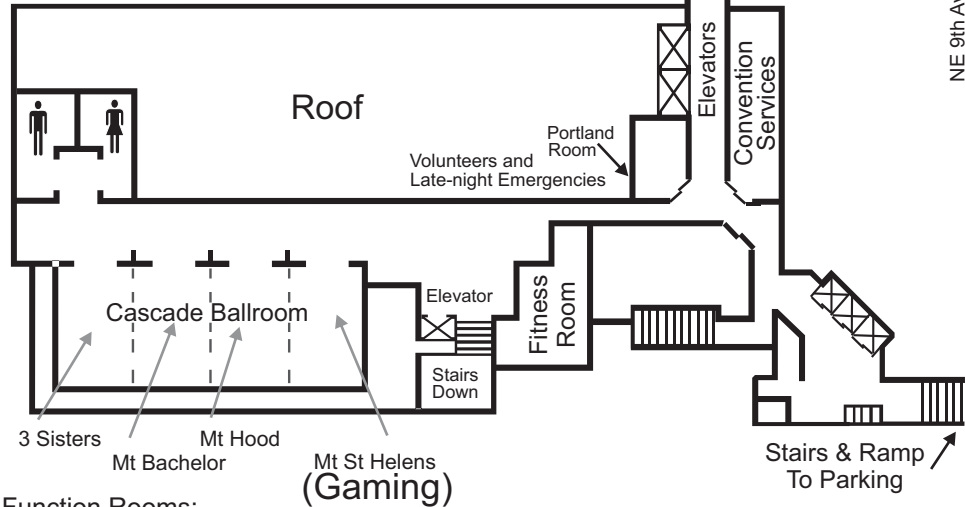

Here there be Lloyd Center Mall

Here there be Holladay Park

Second Floor Meeting Rooms

Function Rooms:

- Academia Duellatoria - Mt Bachelor/Mt Hood
- Artifacts - In Front of Halsey Room
- Artshow - Exhibit Hall/Parking
- Daily 'Zine/Signage - Halsey Room
- Dealers - Exhibit Hall/Parking
- Filking - Pacific NW Ballroom
- Film Festival - Hamilton Room
- Gaming - Mt St Helens - 2nd Floor
- GEAR Con Steampunk Parlour - Room 1455
- GEAR Con Salon - Weidler Room
- Group Tables (Fan Clubs & Bids etc) - Hallway 1st Floor
- Hospitality - Room 1555
- Power Station - 3 Sisters
- Registration - Halsey Room
- Volunteers - Portland Room - 2nd Floor

(Programs)

Ground Floor Meeting Rooms